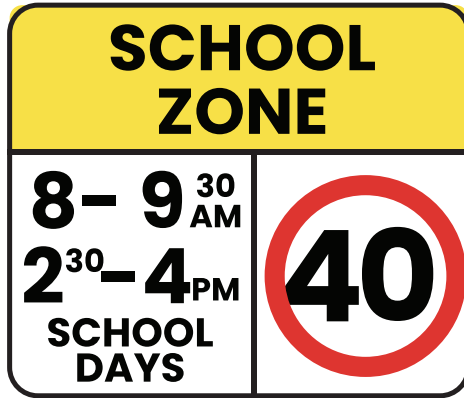

SPEEDING

The speed limit in a School Zone is 40km/h. School Zones are in force on all days which are not a weekend, a public holiday or a publicly notified school holiday for government schools. School Zone days include development days / student free days.

Penalties from $205
Demerit points: 2

DOUBLE PARKING

You must not stop on the road alongside a car that is parked at any time.

Penalties from $352
Demerit points: 2

FOOTPATH, DRIVEWAY OR NATURE STRIP

You must not stop across a driveway, footpath or nature strip for any reason.

Penalties from $352
Demerit points: 2

U TURNS

U turns are illegal on or near pedestrian crossings and across double white lines.

Penalties from $352
Demerit points: 3