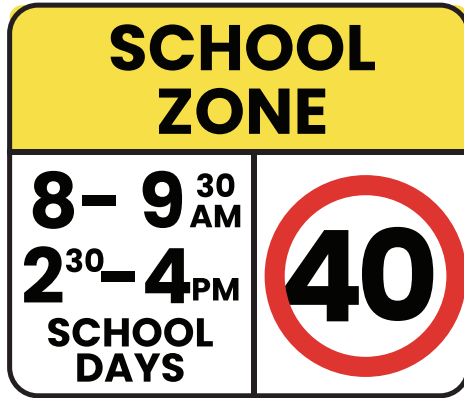

SPEEDING

The speed limit in a School Zone is 40km/h. School Zones are in force on all days which are not a weekend, a public holiday or a publicly notified school holiday for government schools. School Zone days include development days / student free days.

Penalties from $225
Demerit points: 2

DOUBLE PARKING

You must not stop on the road alongside a car that is parked at any time.

Penalties from $387
Demerit points: 2

FOOTPATH, DRIVEWAY OR NATURE STRIP

You must not stop across a driveway, footpath or nature strip for any reason.

Penalties from $387
Demerit points: 2

U TURNS

U turns are illegal on or near pedestrian crossings and across double white lines.

Penalties from $387
Demerit points: 3